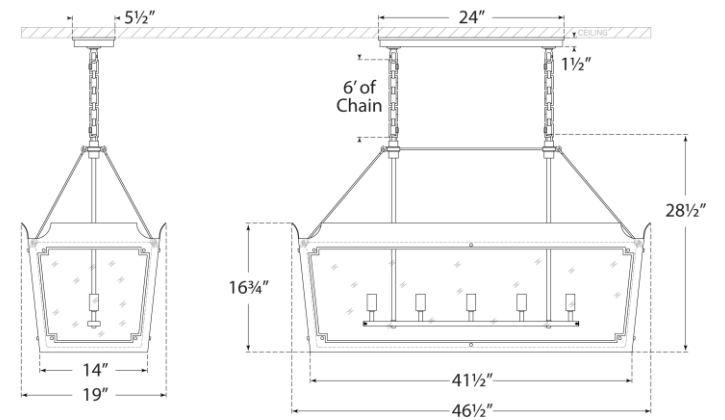

## Caddo Medium Linear Lantern

Item # JN 5023CEL/G-CG

Designer: Julie Neill

Height: 28.5"

Width: 46.5" x 19"

Canopy: 5.5" x 24" Rectangle

Finishes: CEL/G, MBK/G, SW/G

Glass Options: CG

Socket: 5 - E12 Candelabra

Wattage: 5 - 60 C

Side View

Front View